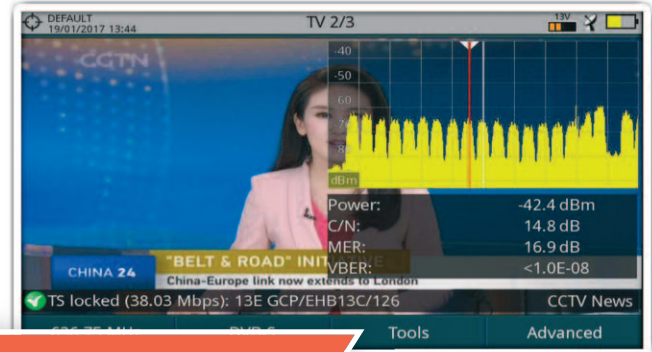

Dynamic echoes

A must-have utility for testing DVB-T, DVB-T2 and DVB-C2 networks.

LTE ingress test

Should you install an LTE filter? Test your TV distribution system.

Datalogger and Test&Go

Collect data for your reports faster and easier using the auto-setup Test&Go.

Attenuation test

Test the frequency response of your installation using RP-050, RP-080, RP-110B signal generators.

Fast and accurate spectrum analyser

PROFESSIONAL SPECTRUM ANALYSER

Reference traces

Freeze the spectrum graph and compare it with the running trace.

Triple split display

Say goodbye to switching between TV, measurements and spectrum modes.

Touch screen

Place the marker on any channel and move the trace using your finger.

MIN and MAX hold

Display them separately or simultaneously along with the current spectrum trace.