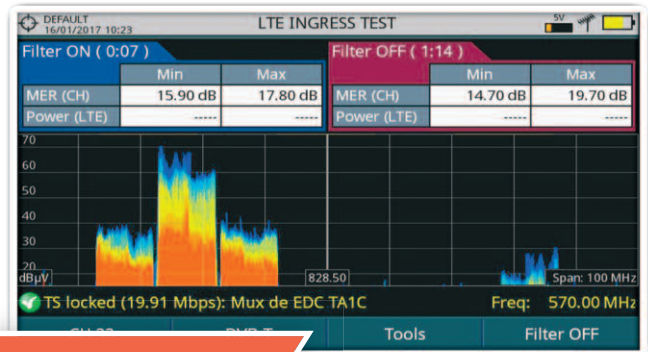

LTE ingress test

Should you install an LTE filter? Test your TV distribution system.