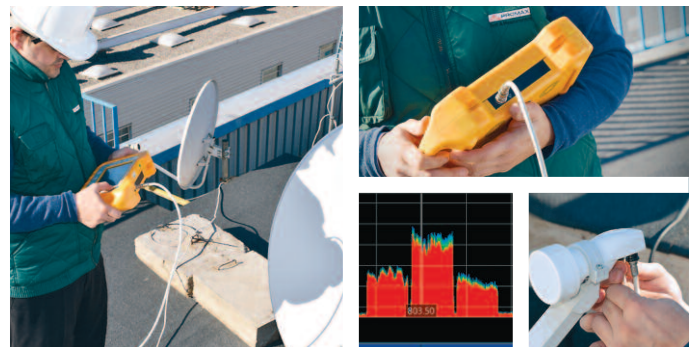

Fast and accurate spectrum analyser

PROFESSIONAL SPECTRUM ANALYSER

Freeze the spectrum graph and compare it with the running trace.

Say goodbye to switching between TV, measurements and spectrum modes.

Place the marker on any channel and move the trace using your finger.

Display them separately or simultaneously along with the current spectrum trace.

RangerNeo Lite has even more functions. Check our website for more information!