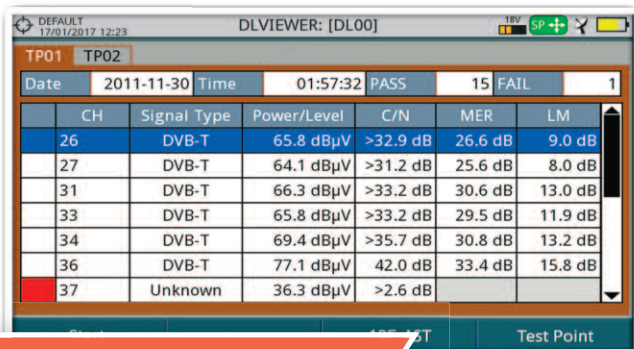

RANGER Neo Lite shows convenient information from the access points such as SSID, RSSI, SNR, security information, etc. It also indicates the number of access points per channel.

Enjoy a wide variety of functions

MANY USEFUL FUNCTIONS

Simultaneous measurements

More computing power for real-time measurements displayed on a single screen.

Constellation diagram

Detect signal impairments at a glance. The more disperse the points are, the worse.

Dynamic echoes

A must-have utility for testing DVB-T, DVB-T2 and DVB-C2 networks.

LTE ingress test

Should you install an LTE filter? Test your TV distribution system.

Datalogger and Test&Go

Collect data for your reports faster and easier using the auto-setup Test&Go.

Triple split display

Say goodbye to switching between TV, measurements and spectrum modes.

Touch screen

Place the marker on any channel and move the trace using your finger.

MIN and MAX hold

Display them separately or simultaneously along with the current spectrum trace.