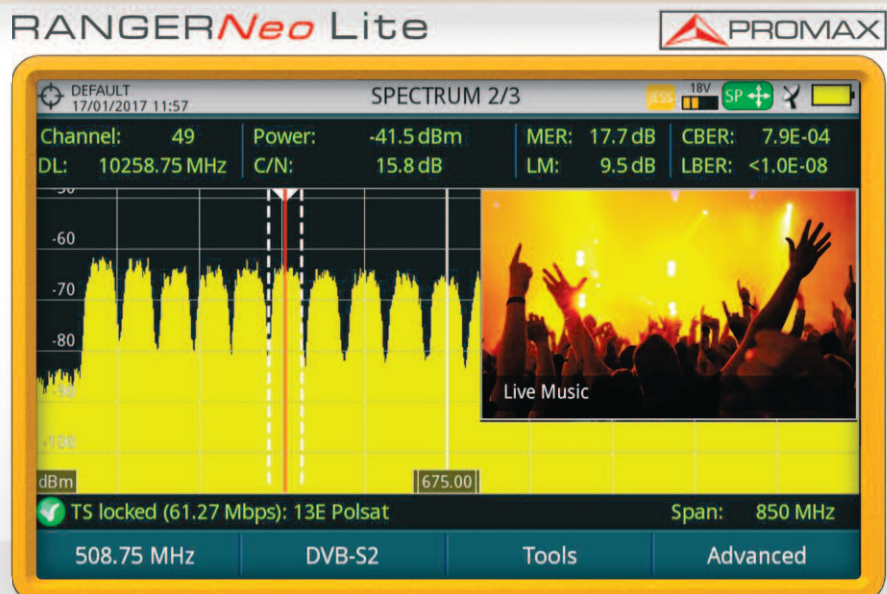

Field strength meter for the HDTV era

wbLNB COMPATIBLE

Spectrum analyser from 5 to 2500 MHz
Satellite band from 250 to 2350 MHz

Wideband LNBS deliver the entire Vertical and Horizontal satellite polarities (low and high band together) using two separate RF cables and an extended IF frequency range from 290 to 2,340 MHz. **Is your analyser prepared?**

DCSS LNBS

Digital Channel Stacking Switch satellite LNB

Digital Channel Stacking Switch LNB can support several users on a single cable distribution system by allocating specific user bands for each of them. It is not possible to work with this type of LNB unless your field strength meter can communicate using EN50494 and EN50607 standard protocols.

This is the case of **RANGER Neo Lite** which also covers JESS and SATCR.