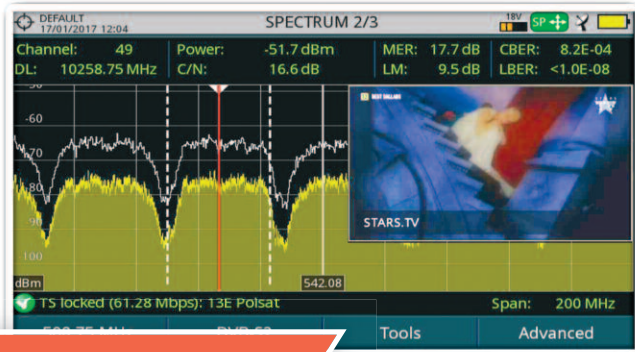

Fast and accurate spectrum analyser

PROFESSIONAL SPECTRUM ANALYSER

Reference traces

Freeze the spectrum graph and compare it with the running trace.