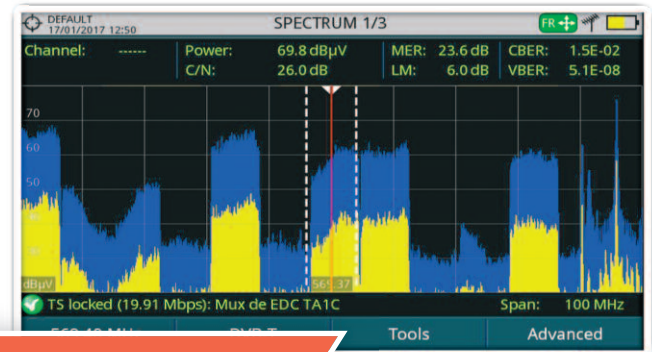

Simultaneous real spectrum analyser information + WiFi access point data

WiFi signals can be disturbed by interference from other WiFi stations, for example other access points, but also from non-WiFi signals such as wireless CCTV cameras or, like in the picture, a microwave oven! **RANGER Neo Lite** can display both simultaneously.

Dynamic echoes

A must-have utility for testing DVB-T, DVB-T2 and DVB-C2 networks.

LTE ingress test

Should you install an LTE filter? Test your TV distribution system.

Datalogger and Test&Go

Collect data for your reports faster and easier using the auto-setup Test&Go.

Attenuation test

Test the frequency response of your installation using RP-050, RP-080, RP-110B signal generators.

Fast and accurate spectrum analyser

PROFESSIONAL SPECTRUM ANALYSER

Reference traces

Freeze the spectrum graph and compare it with the running trace.

Triple split display

Say goodbye to switching between TV, measurements and spectrum modes.

Touch screen

Place the marker on any channel and move the trace using your finger.

MIN and MAX hold

Display them separately or simultaneously along with the current spectrum trace.