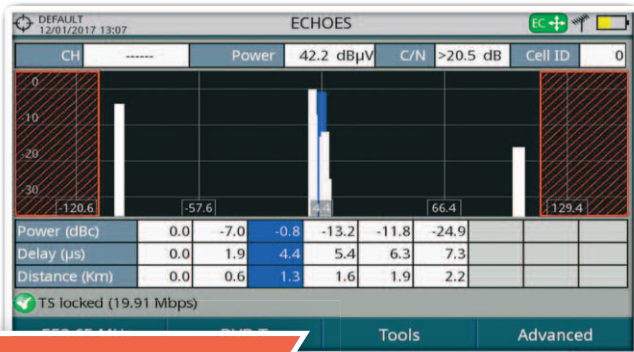

Simultaneous real spectrum analyser information + WiFi access point data

WiFi signals can be disturbed by interference from other WiFi stations, for example other access points, but also from non-WiFi signals such as wireless CCTV cameras or, like in the picture, a microwave oven! **RANGER Neo Lite** can display both simultaneously.

RANGER Neo Lite shows convenient information from the access points such as SSID, RSSI, SNR, security information, etc. It also indicates the number of access points per channel.

Enjoy a wide variety of functions

MANY USEFUL FUNCTIONS

Simultaneous measurements

More computing power for real-time measurements displayed on a single screen.

Constellation diagram

Detect signal impairments at a glance. The more disperse the points are, the worse.

Triple split display

Say goodbye to switching between TV, measurements and spectrum modes.

Touch screen

Place the marker on any channel and move the trace using your finger.

MIN and MAX hold

Display them separately or simultaneously along with the current spectrum trace.