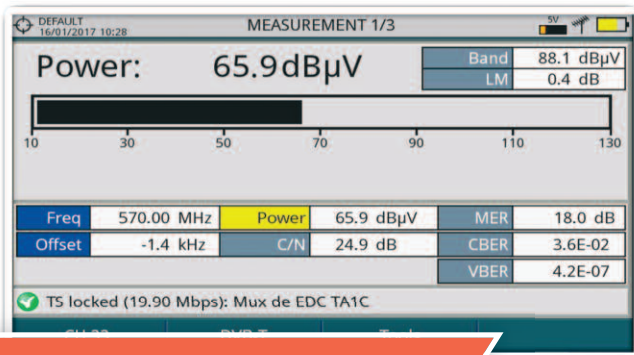

Enjoy a wide variety of functions

MANY USEFUL FUNCTIONS

Simultaneous measurements

More computing power for real-time measurements displayed on a single screen.