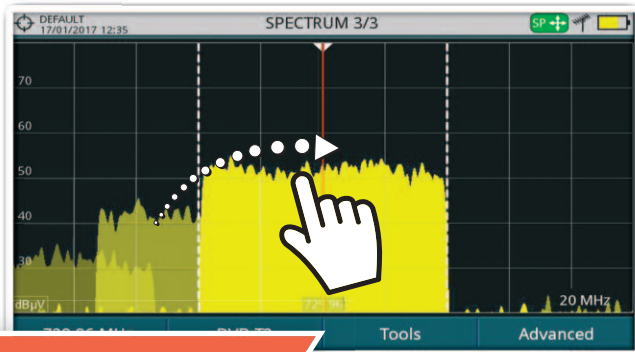

Dynamic echoes

A must-have utility for testing DVB-T, DVB-T2 and DVB-C2 networks.

LTE ingress test

Should you install an LTE filter? Test your TV distribution system.

Datalogger and Test&Go

Collect data for your reports faster and easier using the auto-setup Test&Go.

Attenuation test

Test the frequency response of your installation using RP-050, RP-080, RP-110B signal generators.

Fast and accurate spectrum analyser

PROFESSIONAL SPECTRUM ANALYSER

Reference traces

Freeze the spectrum graph and compare it with the running trace.

Triple split display

Say goodbye to switching between TV, measurements and spectrum modes.

Touch screen

Place the marker on any channel and move the trace using your finger.

MIN and MAX hold

Display them separately or simultaneously along with the current spectrum trace.