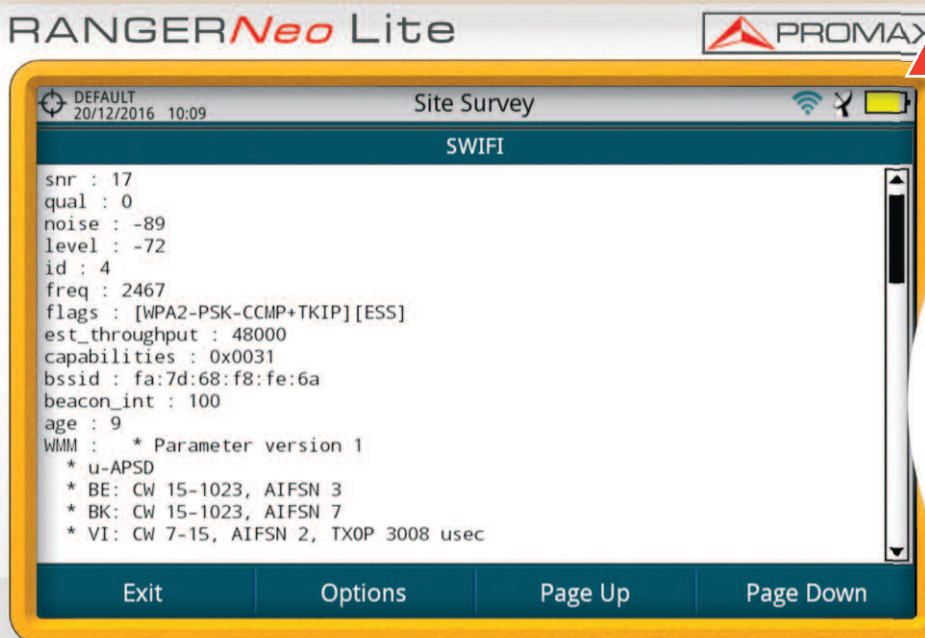

This is the case of **RANGER Neo Lite** which also covers JESS and SATCR.

Be ready for the future

2.4 GHz WiFi ANALYSER Improve your networks performance

Your analyser for the new world

2.4 GHz WiFi ANALYSER Improve your network performance

Simultaneous real spectrum analyser information + WiFi access point data

WiFi signals can be disturbed by interference from other WiFi stations, for example other access points, but also from non-WiFi signals such as wireless CCTV cameras or, like in the picture, a microwave oven! **RANGER Neo Lite** can display both simultaneously.

RANGER Neo Lite shows convenient information from the access points such as SSID, RSSI, SNR, security information, etc. It also indicates the number of access points per channel.

Enjoy a wide variety of functions