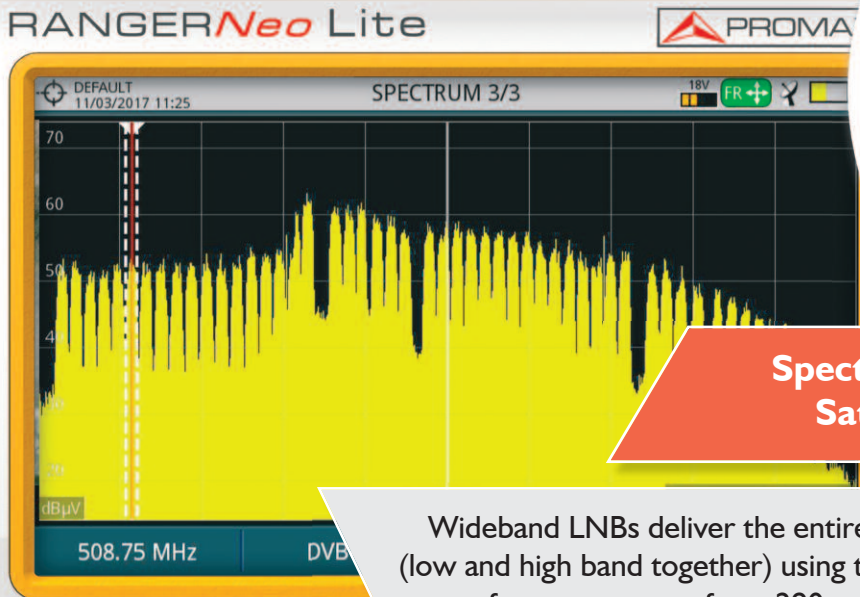

Dual display:
SPECTRUM and DATA

WIDEBAND LNB

The entire SAT band
on a single SPAN

HEVC H.265 DECODING High Efficiency Video Codec

RANGER Neo Lite is the new industry-standard in field strength meters and TV analysers. It is capable to offer HEVC signal demodulation compatible with the new DVB-T2 broadcast signals.

LIGHT WEIGHT
1.6 KG

TRIPLE SPLIT
DISPLAY

ULTRA FAST
SPECTRUM

FREE FIRMWARE
UPDATES

Field strength meter for the HDTV era

wbLNB COMPATIBLE

Spectrum analyser from 5 to 2500 MHz
Satellite band from 250 to 2350 MHz

Wideband LNBS deliver the entire Vertical and Horizontal satellite polarities (low and high band together) using two separate RF cables and an extended IF frequency range from 290 to 2,340 MHz. **Is your analyser prepared?**