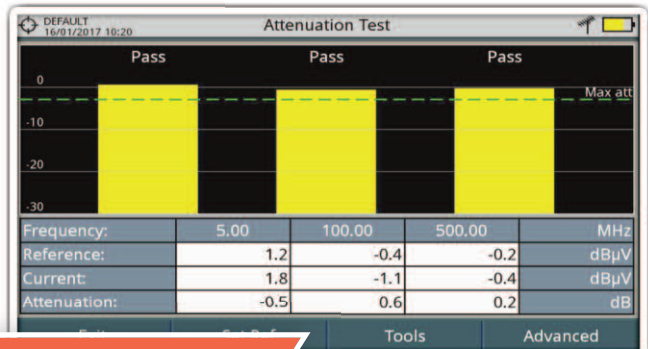

MANY USEFUL FUNCTIONS

Simultaneous measurements

More computing power for real-time measurements displayed on a single screen.

Constellation diagram

Detect signal impairments at a glance. The more disperse the points are, the worse.

Dynamic echoes

A must-have utility for testing DVB-T, DVB-T2 and DVB-C2 networks.

LTE ingress test

Should you install an LTE filter? Test your TV distribution system.

Datalogger and Test&Go

Collect data for your reports faster and easier using the auto-setup Test&Go.

Attenuation test

Test the frequency response of your installation using RP-050, RP-080, RP-110B signal generators.

Fast and accurate spectrum analyser

PROFESSIONAL SPECTRUM ANALYSER

Reference traces

Freeze the spectrum graph and compare it with the running trace.

Triple split display

Say goodbye to switching between TV, measurements and spectrum modes.

Touch screen

Place the marker on any channel and move the trace using your finger.

MIN and MAX hold

Display them separately or simultaneously along with the current spectrum trace.