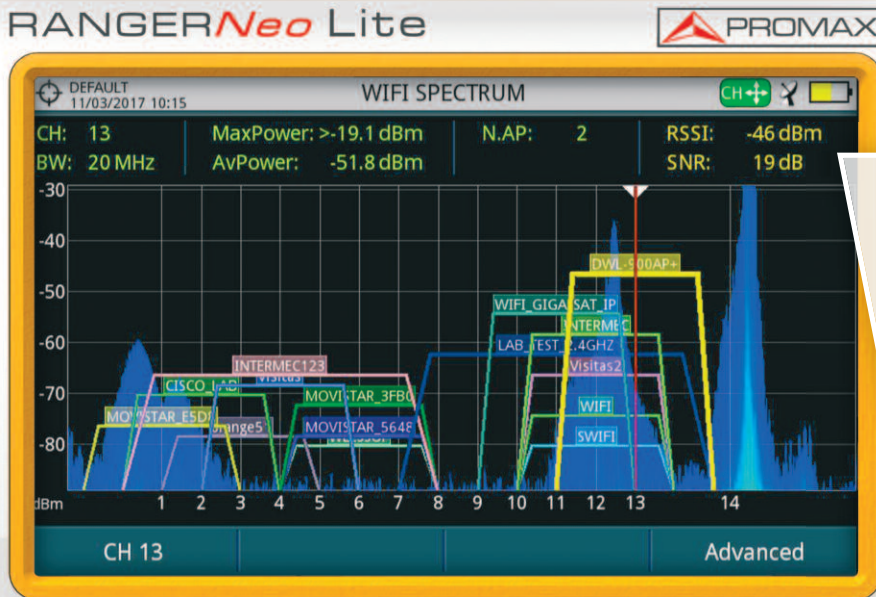

This is the case of **RANGER Neo Lite** which also covers JESS and SATCR.

Be ready for the future

2.4 GHz WiFi ANALYSER Improve your networks performance

Your analyser for the new world

2.4 GHz WiFi ANALYSER Improve your network performance

Simultaneous real spectrum analyser information + WiFi access point data

WiFi signals can be disturbed by interference from other WiFi stations, for example other access points, but also from non-WiFi signals such as wireless CCTV cameras or, like in the picture, a microwave oven! **RANGER Neo Lite** can display both simultaneously.

RANGER Neo Lite shows convenient information from the access points such as SSID, RSSI, SNR, security information, etc. It also indicates the number of access points per channel.

Enjoy a wide variety of functions

Triple split display

Say goodbye to switching between TV, measurements and spectrum modes.

Touch screen

Place the marker on any channel and move the trace using your finger.

MIN and MAX hold

Display them separately or simultaneously along with the current spectrum trace.