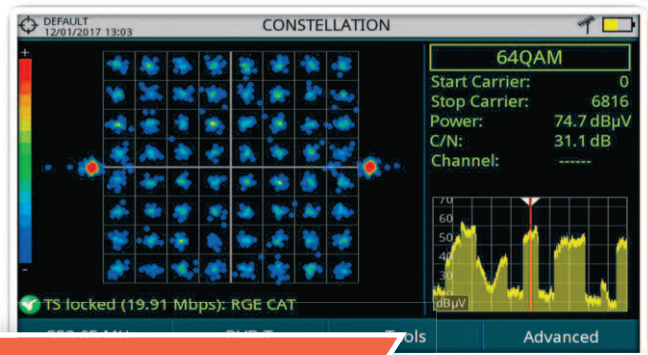

Simultaneous real spectrum analyser information + WiFi access point data

WiFi signals can be disturbed by interference from other WiFi stations, for example other access points, but also from non-WiFi signals such as wireless CCTV cameras or, like in the picture, a microwave oven! **RANGER Neo Lite** can display both simultaneously.

RANGER Neo Lite shows convenient information from the access points such as SSID, RSSI, SNR, security information, etc. It also indicates the number of access points per channel.

Enjoy a wide variety of functions

MANY USEFUL FUNCTIONS

Simultaneous measurements

More computing power for real-time measurements displayed on a single screen.

Constellation diagram

Detect signal impairments at a glance. The more disperse the points are, the worse.

Triple split display

Say goodbye to switching between TV, measurements and spectrum modes.

Touch screen

Place the marker on any channel and move the trace using your finger.

MIN and MAX hold

Display them separately or simultaneously along with the current spectrum trace.