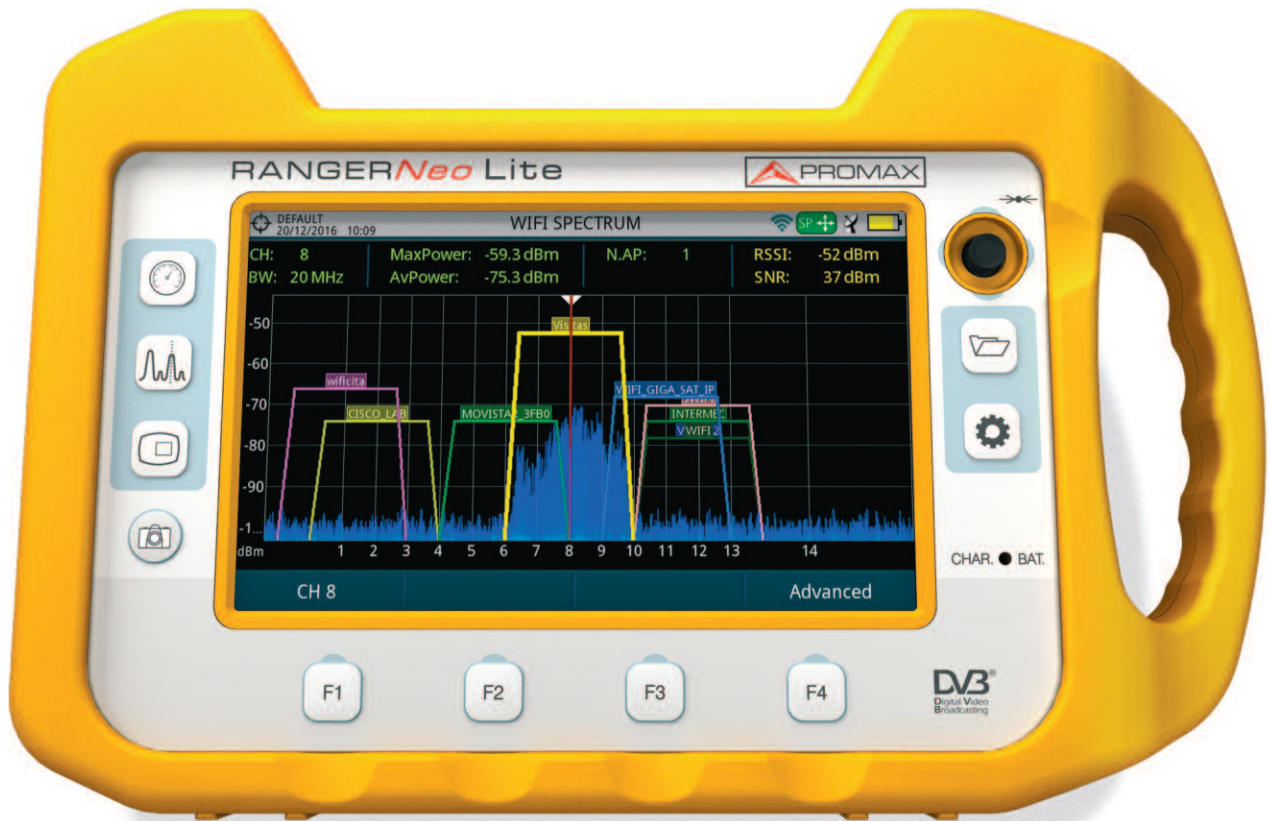

A NEW STANDARD IN FIELD STRENGTH METERS

TV, CABLE, SATELLITE & WIFI ANALYSER

RANGER **Neo** Lite

EASY OPERATION

Hybrid user interface
(touch + keyboard)

HEVC H.265

High Efficiency Video
Codec

WIFI ANALYSER

Dual display:
SPECTRUM and DATA

WIDEBAND LNB

The entire SAT band
on a single SPAN

HEVC H.265 DECODING High Efficiency Video Codec

RANGER Neo Lite is the new industry-standard in field strength meters and TV analysers. It is capable to offer HEVC signal demodulation compatible with the new DVB-T2 broadcast signals.

LIGHT WEIGHT
1.6 KG

TRIPLE SPLIT
DISPLAY

ULTRA FAST
SPECTRUM

FREE FIRMWARE
UPDATES

Field strength meter for the HDTV era

wbLNB COMPATIBLE

Spectrum analyser from 5 to 2500 MHz
Satellite band from 250 to 2350 MHz

Triple split display

Say goodbye to switching between TV, measurements and spectrum modes.

Touch screen

Place the marker on any channel and move the trace using your finger.

MIN and MAX hold

Display them separately or simultaneously along with the current spectrum trace.